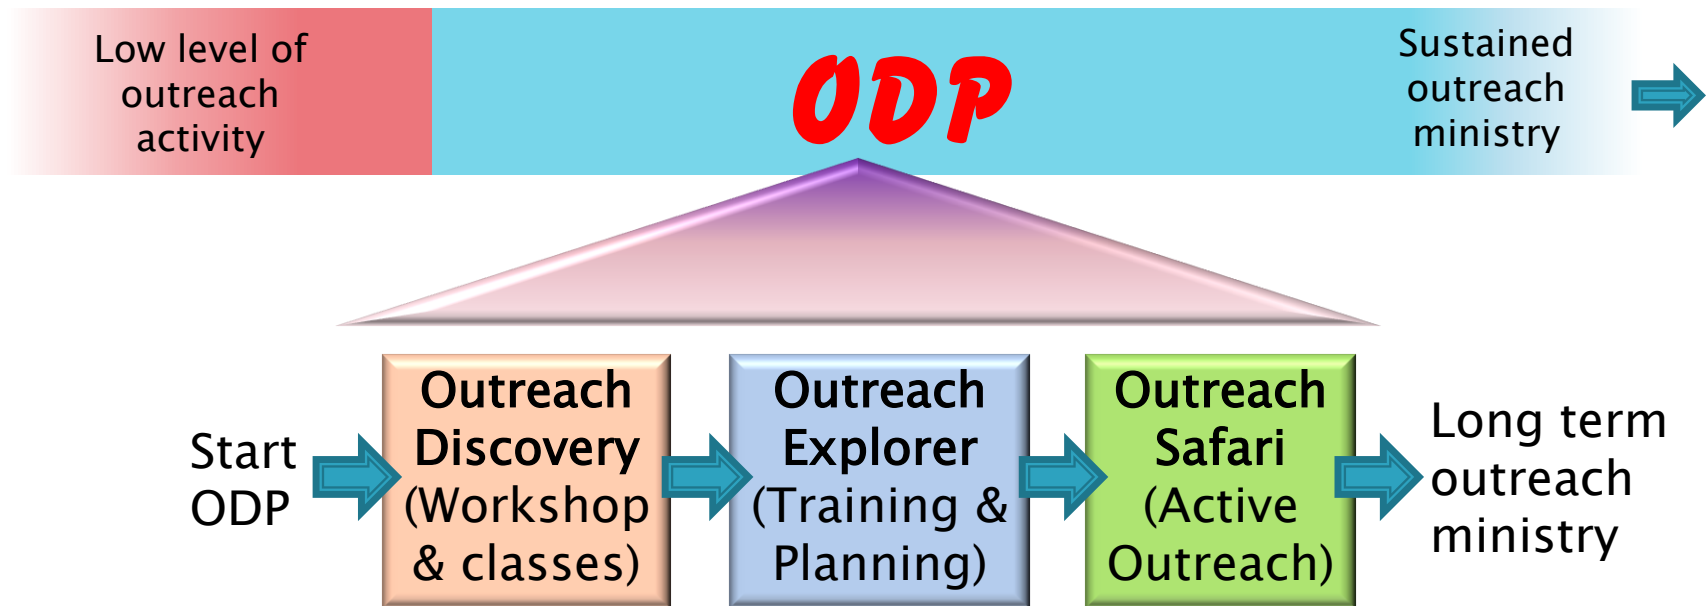

# Who Is ODP For ?

- It is for congregations who:
  - ✓ Have a genuine desire to become more active in evangelism
  - ✓ Are not sure how to go about it (or want a fresh approach)
  - ✓ Want a holistic program that engages each individual and eventually the whole church
  - ✓ Want to aim for a long term Outreach Ministry capability in the congregation
  - ✓ Want members to use their individual talents rather than being manipulated into 'one size fits all' methods

# What Is ODP ?

- A program of activities and training to develop an active Outreach Ministry in a congregation

# What Is ODP ?

- ODP is a journey consisting of 3 logical stages
- **1. Outreach Discovery:** Aim is to develop interest and awareness in the congregation (workshops and classes – unique content).
- **2. Outreach Explorer:** Aim is to equip members, and for initial outreach planning to occur (training and planning sessions).
- **3. Outreach Safari:** Aim is to get the congregation started with active evangelism work (i.e. outreach in action, leading to long term Outreach Ministry).

# What Is ODP ?

- No need to commit to whole program in one hit.
- An **Outreach Discovery workshop** can be used to create awareness and assess interest.
- Subsequent decision as to readiness of congregation to proceed further.